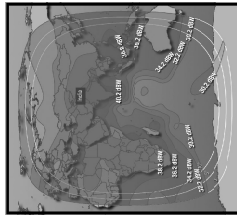

FREQ/POL	CHANNEL	SR	FEC	FREE / SCRAM	NOTES
4006 V	China, Star Sports 2 China	30000	3/4	MPEG-4	C Beam
4030 V	PSM- TV, Maldives HD, PSM News, Munnaru, YES TV HD	8800	3/5	MPEG-4/HD	C Beam
4030 V	Capital TV HD (Pakistan)	2400	3/5	FTA	Asia Beam
4080 H	STAR TV, Star Movies China, Star TV Channel International, Star Chinese Movies South East Asia, National Geographic Asia, National Geographic Wild Asia	30000	3/4	MPEG-4/HD	Asia Beam
4087 V	Zee Network, Zee Cafe HD, Zee Biskepo 2	5600	5/6	Mpeg4 Conax	Asia Beam
GSAT 10/GSAT 30 at 83 deg E: Bom Az 151 El 64, Brz Az 157 El 73, Del Az 168 El 55, Chennai Az 166 El 74, Bhopal Az 166 El 62 Cal Az 194 El 63					
3725 H	ETV NW: News 18 Medhya Pradesh & Chhattisgarh, News 18 Rajasthan, News 18 Bihar & Jharkhand, News 18 Urdu, News 18 Gujarat, News 18 Odia, Colors Bangla, Colors Marathi, Colors Kannada, Colors Infinity, VH1 India, Colors Cineplex, Colors Infinity Colors Gujarati Cinema, Colors Bangla Cinema, Nick HD+, MTV Beats, Colors Cineplex, VH1 India, Colors Odia, Colors Gujarati	30000	3/4	Mpeg 4 Irdeto	India C Beam
3750 V	DD Uttarakhnad	2900	3/4	FTA	India C Beam
3753 V	DD Chhattisgarh	2900	3/4	FTA	India C Beam
3756 H	Indiasign: Manoranjan Prime, Sidharth TV, Sidharth Gold, Sidharth Bhakti, Jay Jagannath, A1 TV, 4TV News, News World, Tribe TV, Raftaar Media, Popular TV (India), Jia News, Shubhsandesh TV, Goodnews TV (India), Samachar Plus UK, Samachar Plus Rajasthan	15000	5/6	MPEG-4/SD	ECC
3757 V	DD Jharkhand	2900	3/4	fta	India C Beam
3768 H	SVBC, SVBC Telugu, SVBC 2 Tamil, SVBC 3 Kannada, SVBC 4 Hindi	3000	3/4	Mpeg 4	ECC
3769 V	DD Haryana	3000	3/4	FTA	India C Beam
3776 H	Ishwar Bhakti TV, Rongeen TV, Manoranjan Grand, Manoranjan TV, Nandighosha TV, News Daily 24, 6 TV Telugu, Popular TV, Sanskriti 24x7, Fateh TV, Channel Divya, Nepal 1, Enteri 10 Movies, Dangal TV, Khushboo TV Bangla, Kalinga TV Nation First, Hindi Khabar, Dillagi, Naaptol Telugu, Rose TV, Pitaara, Bharat Samachar, R9 TV, Sudarshan News, Khabrain Abhi Tak, INH 24x7, Prajaya TV Kannada, Saam TV, Channel 36 UP/UK, Music India, Sangeet Bangla, Sangeet Bhojपुरi, 9XM, 9X Jhakaas, Mastii, Naaptol Tamil, Naaptol Malayalam, Naaptol Kannada, Wow Cinema One, Cinema TV (India), News 11, Channel WIN, Jinvani Channel, Ind 24, Dnamaal, Maiboli, Dabangg, 9X Jalwa, B4U Kadak, Network 10, Sadhna Bhakti, Shemaroo TV, Puthuyugam TV, Argus News, Gujarat 1st, IBC Tamil TV	11250	5/6	FTA	ECC
3831 V	Gyandharra, Gyandarshan	7200	3/4	FTA	India C Beam
3839 H	Indiasign: AMV Network, Sambhav TV, TV 27 News, Phaugaa TV	3750	3/4	MPEG-4/SD	India C Beam
3847 H	Prameya News 7	1500	3/4	MPEG-4/SD	India C Beam
3852 H	Swadesh News, Bharat Today, News State BH & JH, News State MH & GA, News State Rajasthan	3600	5/6	MPEG-4/SD	India C Beam
3861 V	Kanak News, Manjari, Anadi TV	3974	3/5	FTA	India C Beam
3863 H	Kasthuri TV, Kasthuri News 24, Kasthuri Gold	6920	3/4	FTA	India C Beam
3870 H	Mega TV Network: Mega TV (India), Mega 24, Mega Music	5000	5/6	MPEG-4	India C Beam
3874 H	Prag News, Rengoni, News X World	2400	3/4	FTA	India C Beam
3883 H	Sakshi TV	4440	3/4	FTA	India C Beam
3885 V	Doordarshan, DD National, DD News, DD Bharati, DD Kisan, DD Urdu, DD Sports, Rajya Sabha TV, DD National HD, DD News, DD India	30000	3/4	FTA	India C Beam
3887 H	CTVN AKD Plus, AKD Calcutta News, CN Rashtriya	3663	5/6	Mpeg 4 FTA	ECC
3892 H	Vanitha TV	3300	3/4	FTA	India C Beam
3898 H	Planetcast: NTV India, Bhakti TV	6800	3/4	FTA	India C Beam
3925 H	Planetcast : Kerala Vision, The Q India, Shemaroo Marathi Bana, Sarv Dharam Sangam, Prime News, MKN Marathi, B4U Bhojपुरi, K News India, Epic TV, Shree Navgrah Channel, Hope Channel India, Aaseeratham TV, Sirikannada, Vaanavli TV, Dhinchaak 2, Republic Bharat, Non Stop Samachar India tests, LoveWorld India, Disha TV, ANB News, Dhinchaak, Thendral TV, Subhatri TV, ShowBox, News 1 India, Filamchi, Ishara TV, Gubbare, Dum TV Kannada, Enterr 10 Rangeela, Studio Yuva, TV 9 Bangla, TV 9 Tamil, IBC 24, 9X Tashan, Azaad TV, News Naiton, Jantantra TV, News State MP & CHG, News State UP & UK	28500	5/6	FTA Mpeg4	India C Beam
3949 H	Brahmaputra Tele Productions, DY 365, Nagaland TV, Jonack	3673	3/4	MPEG4 FTA	India C Beam
3954 V	Subhavartha TV, Nambikkal TV, Shalini TV, Imayam TV, Ayush TV	11572	2/3	MPEG4 FTA	India C Beam
3958 H	Total TV Haryana, BTN News, Lotus News, TV 100, India Voice, Studio One Plus, Care World TV, Sadhana Plus, 99 TV, Shekinah TV, Swaraj Express SMBC, Jehovah TV, TV 100 National, Paras Gold, APN, Kaatyayani TV, Swatantra TV	9500	7/8	(MPEG 4) FTA	India C Beam
3976 H	Zee Punjabi, Zee Vajwa	3300	7/8	Mpeg 4 Conax	India C Beam
3981 H	Taaza TV, Bflix Movies, Hare Krishna TV, Studio N News	4216	5/6	Mpeg 4	India C Beam
4005 H	ETV: ETV Telugu, ETV Bal Bharat English, ETV Bal Bharat Hindi, ETV Bal Bharat Punjabi, ETV Bal Bharat Marathi, ETV Bal Bharat Gujarati, ETV Bal Bharat Telugu, ETV Andhra Pradesh, ETV Bala Bharat Malayalam, ETV Bal Bharat Kannada, ETV Bala Bharat Tamil, ETV Bala Bharat Bangla, ETV Telangana, ETV Cinema, ETV Plus, ETV Life, ETV Abhiruchi, ETV Cinema, ETV Plus, ETV Bal Bharat, ETV Bal Bharat Odia, ETV Balya Bharat Assamese	26666	3/4	(MPEG 4) Irdeto 2	India C Beam
4030 H	MH1 Prime, MH1 Music, Shraddha Mh One, Shradha Mh One, Mh 1 Dil Se	4440	3/4	MPEG 4 FTA	Wide Beam

Subscribe to

www.satmag.com