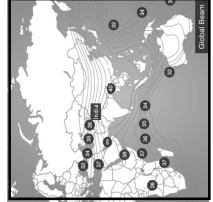

FREQ/POL	CHANNEL	SR	FEC	FREE / SCRAM	NOTES
	AIR Jammu, Gyanvani				
11590 H	Dish TV: Star Maa, ETV Telugu, Zee Kannada, Zee Telugu, Asianet News, Hungama TV, Udaya TV, Surya TV, TV 9 Kannada, ET Now, Zee Zest, Star Maa Movies, National Geographic Wild Asia, Investigation Discovery India, Maiboli, Sony Yay!, Mirror Now, RT News, B4U Movies India, Topper TV, Sony BBC Earth, Star Sports 3, Colors Gujarati Cinema, Dish TV India promo, Sun TV, Star Sports First, MTV Beats	29500	2/3	Mpeg 4 Conax	India Beam
11590 V	Swayam Prabha 1 to 17 channels (17 TV channels)	29500	3/4	FTA	India Beam
11630 H	Sun DTH: & Flix HD, & Prive HD, Star Sports 2 HD, Star Sports Select HD1, Sony Pix HD, Star Maa TV HD, Udaya HD, Star Bharat HD, Colors HD, Colors Infinity HD, Gemini Music HD, Travel XP HD, Star Sports Select HD2, Star Movies Select HD, Cartoon NW HD, Colors Bangla HD, Star Gold HD, Star Jalsha HD, Zee Bangla HD	32000	3/4	Mpeg4 HD Irdeto	India Beam
11630 V	DD Freedsh: Aashita Bhajan India, Chardikla Time TV, DD Goa, DD Haryana, DD HP, Samay National, India News UP, Sudarshan News News 18 UP & UK, DD Meghalaya, DD Manipur, DD Nagaland, DD Mizoram, News State UP & UK, RT News, Swaraj Express, BTV World, KBS World, DD National, DD Urdu, Swadesh News, Sanskriti 24x7, AIR FM Rainbow Delhi, AIR FM Gold Delhi, AIR Darbhanga, AIR Naljabad, AIR World Service, AIR World Service	30000	3/5	Mpeg 4 iCaS	India Beam
11670 H	Sun DTH: Star Pravah, Gemini Movies, SET India, Asianet HD, Star World HD India, Surya TV, Movies Now, History TV 18, BBC Earth Asia, Star Vijay India, Sony Ten 2, Sony Max India, Investigation Discovery India, Disney Channel India, Colors Cineplex, Star Suvarna, DD Kashir, DD Punjabi, DD Gimar, DD Bangla, DD Assam, DD Uttar Pradesh, DD Madhya Pradesh, DD Odia, DD Sahnadri, Lok Sabha TV, DD News, DD Kisan, DD Arun Prabha, DD Meghalaya, DD Manipur, Rayya Sabha TV	32000	3/4	Mpeg4 HD Irdeto	India Beam
11670 V	Swayam Prabha 18 to 22 (16 channels), E-Vidya 1 to E-Vidya 12	29500	3/4	FTA	India Beam
SES 8 / 9 at 95 deg E: Bom Az 128 El 56, Bir Az 125 El 65, Del Az 146 El 51, Chennai Az 131 El 67, Bhopal Az 141 El 56, Cal Az 163 El 62					
12464 H	Dish TV: Star Gold 2	43000	5/6	Conax	India Beam
12535 V	Star Bharat India, Zoom, Raj TV, Zee Talkies, 10 TV, NDTV Good Times, News 18 Rajasthan, Star Pravah, ABP Ananda, Pratiidin Time, Movies Now, Kalaighar TV, Jaya Plus, Sethigal, Adithya TV, Sony Max 2, News 7, Tamil	43200	3/4	FTA / Conax	India Beam
12595 H	DISH TV: Movie on Demand 1, Star Vijay India, Movie on Demand 2, NDTV Profit, NDTV Prime, Movie on Demand Non Stop, Zee News, Asianet News, Puthiya Thalaimurai, HMTV, V6 News, Kairali TV, TV 9 Marathi, Maiboli, Dish TV promo, Mathrubumi News, Samay MP/Chhattisgarh, Asianet Plus, SVBC, Sangeet Marathi, Colors Marathi, Zee Hindustan, Dish TV promo, News 18 Madhya Pradesh & Chhattisgarh, Sony Ten 3, NTV, Jaya Max, Tarang TV, Sangeet Bangla, Sakshi TV, @ Dish Active, @ Dish News Active, @ Dish Sports Active, @ Dish Astro Active, @ Dish Games Active, @ Dish Recharge	43200	3/4	FTA / Conax	India Beam
12647 H	DISH TV: NDTV India, SET India, Discovery Channel India, TLC India, Animal Planet India, Sony SAB TV India, Nickelodeon India, MTV India, Sony Ten 1, Sony Pix, Maxtra News, Zee Salaam, Saam TV, Discovery Science Southeast Asia, Discovery Turbo India, Amrita TV, HBO Defined, HBO Hits, Zee News, Comedy Central India	30000	5/6	FTA / Conax	India Beam
12647 V	DISH TV: Zee Zest, Gemini Movies, Suvarna News, Udaya Comedy, Star Maa Music, Star Maa Gold, Star Maa Movies, NewsTime Bangla, Dhoom Music, Tarang Music, Prathana TV, AZZ News, CGTN, Captain TV, News 18 Lokmat, Nat Geo Wild Asia, News Live, Bhakthi TV, Asianet Movies, We, Jai Maharashtra, Zee Bangla Cinema, Mu Odia TV, Orange TV India, Music Fatatati, Rengoni, Thanthi TV, Star Gold 2, ZEE Bollywood, @ Icti Active	32700	5/6	Conax MPEG4/HD	India Beam
12688 H	DISH TV: Asianet, Aaj Tak, Chutti TV, Sun TV, Sun Music, Sun News, Udaya TV, Udaya Movies, Udaya News, Udaya Music, Kiran TV, Surya TV, Gemini TV, Gemini Comedy, Gemini Music, Star Jalsha, Srippoli, Vrinda TV, WION, @ Icti Active	32000	3/4	Conax	India Beam
12688 V	DISH TV: Zee TV India, Zee Marathi, & Flix, Zee Bollywood, Dish Buzz, Sony Max India, Star Plus India, Zee Tamil, UTV Action, Zee Sarthak TV, Zee 24 GhanTe MP, Zee Zindagi, Zing Home, @ Games Active	27500	5/6	Conax	India Beam
12729 V	Dish TV: Sony Max India, PTC Punjabi, Colors, Shop C.J, Star Sports 1 Hindi, & pictures, Odisha TV, Kaatyayani TV, Planet M Shopping, Zee Tamil, Zee Rajasthan Plus Marudhara, Zee Business, NDTV 24x7, Zee Cinema Asia, Sony Ten 2, Cartoon Network India, CNBC TV 18, CNN International South Asia, DTamil, ET Now, TV 9 Gujarati, Playin TV Active	32700	5/6	Conax	India Beam
ASIASAT 5 at 100.5 deg E: Bom Az 121 El 51, Bir Az 117 El 59, Del 138 El 47, Chennai Az 121 El 62, Bhopal Az 133 El 52, Cal Az 151 El 60					
3726 V	Macau Satellite TV, Macau Asia Satellite TV	6666	3/4	FTA	Asia Beam
3784 H	TDM Macau Satellite	3265	3/4	FTA	Asia Beam
3840 H	AsiaSat: Angel TV, Far East, EuroNews English, TVE Internacional Asia, Radio Exterior	29720	5/6	MPEG-4/SD	Asia Beam
3860 V	EBU: Premier League TV, Rai Italia Asia, Vatican Media, RTP Internacional Asia, RDP Antena 1, RDP Internacional Timor	30000	3/4	MPEG-4/SD	Asia Beam
3960 H	SES: The World Network, Cubavision Internacional, Reuters Live, Luxe TV, Daystar TV, (SES feeds), Yemen TV, Radio Sana'a	30000	5/6	FTA / Irdeto	Asia Beam