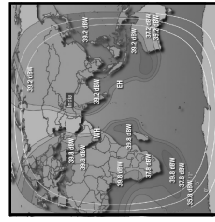

FREQ/POL	CHANNEL	SR	FEC	FREE / SCRAM	NOTES
4034 H	SUN 18: MTV India, Colors, Colors Rightey Asia, Colors Cineplex, Nick Jr India, Colors Kannada Cinema, Colors Tamil HD, Colors Tamil, Colors HD, Colors Cineplex, Nickelodeon India	20500	2/3	Mpeg4, Irdeto 2	PAL
4034 V	Network 18: History TV 18, CNBC TV 18 Prime HD, History TV 18, News 18 Malayalam, Sonic Nickelodeon, News 18 Tamil, CNBC Bajjar, News 18 Assam & North-East, News 18 India, MTV HD+	21600 4400 3529	5/6 3/4 3/4	Mpeg4 FTA FTA	C Beam C Beam C Beam
4054 V	Airang World	19850	7/8	Irdeto 2	C Beam
4059 V	CTS (South Korea)	4400	3/4	FTA	C Beam
4064 H	Aljazeera English, CNBC Asia-Pacific, CGTN, EWTN Africa - Asia, ABC Australia Asia, BBC World News South Asia, Radio Australia English for the Pacific, Radio Australia English for Asia, EWTN Radio	2500 3906 3428	2/3 5/6 3/4	FTA FTA HD FTA	C Beam C Beam C Beam
4069 V	Sanskar TV, Satsang TV	14368	3/4	MPEG4	C Beam
4076 V	TRT World HD	2963	3/4	FTA	C Beam
4083 V	China Radio International	2963	3/4	FTA	C Beam
4090 H	Travel XP HD (scr), Hi Dost!, Bangla Talkies, Foodxp, Bhojpuri Cinema	8800	5/6	Conax, Irdeto 2	C Beam
4092 V	YTN World	22193	3/5	DVB S2 Mpeg 4	C Beam
4103 H	CNN News 18, News 18 UK	12800	3/4	MPEG-4	C Beam
4116 V	IndiaSign: PTC News, PTC Punjabi, PTC Chakde, PTC Punjabi Gold, Oscar Movies Bhojpuri, PTC Simran, PTC Music	14400	3/4	FTA / Irdeto 2	C Beam
4124 H	NHK World Network, NHK World Japan, NHK World Premium, NHK World Japan Radio	22500	5/6	Mpeg 4	C Beam
4130 V	Jaya TV HD, Jaya Plus, Java Max	7500	5/6	Mpeg 4 Conax	C Beam
4150 H	Urdu 1 ME (scr), Peace TV Urdu, Peace TV English, Peace TV Bangla, Peace TV Chinese, Huda TV, I Plus TV	16296	3/4	Irdeto-2	C Beam
4155 V	Zee Cinema HD, Zee TV HD, Zee Anmol, & Pictures HD, Zee Marathi HD, Zee Telugu HD, Zee Kannada HD	21600	5/6	FTA Mpeg4	C Beam
4163 H	WION, EZ Mall, Zee Kalak, Zee Salaam, Zee UP / UttarKhand	4000	1/2	PowerVu	C Beam
4182 H	Aaj Tak India Today, Good News Today, Aaj Tak International, India Today International, Aaj Tak UK, Aaj Tak Planetcast: Sahana News, News 1st (India), News India 24x7, Anjan TV, Food Food, 1 Yes News, Q Marathi, Janta TV, Swadesh News, India Ahead, Addinath TV, Republic TV, Harvest TV Kerala, Jai Maharashtra, Republic Bangla, 1st India, Bharat 24, Super TV (India)-OK India	21600	5/6	FTA Mpeg4	C Beam
4195 H	Sky News International	4000	1/2	PowerVu	C Beam
GSAT-18 at 74 Deg East Bom Az 173 EI 73, Bir Az 191 EI 74, Del Az 184 EI 56, Chennai Az 202 EI 73, Bhopal Az 186 EI 62 Cal Az 212 EI 59					
3777 H	DD Sports, DD Retro, DD Kisan	4000	3/4	Mpeg 4 BISS	India Beam
3782 H	DD National, DD News, DD Retro, DD Sports	2000	3/4	Mpeg 4 BISS	India Beam
11578 H	Utkarsh Channel 4, Utkarsh Channel 1, Utkarsh Channel 2, Utkarsh Channel 3	5000	3/4	Mpeg 2 FTA	India Beam
11667 V	KITE VICTERS: KITE VICTERS Plus, KITE VICTERS	2000	3/4	Mpeg2 FTA	India Beam
11681 V	VTU	2966	3/4	Mpeg 2 FTA	India Beam
11686 V	Lokshiksha Sanchaar	2900	3/4	Mpeg 2 FTA	India Beam
ABS 2 at 75 deg E: Bom Az 173 EI 73, Bir Az 191 EI 74, Del Az 184 EI 56, Chennai Az 202 EI 73, Bhopal Az 186 EI 62 Cal Az 212 EI 59					
3606 V	AP1 TV	2707	5/6	DVB-S2	Global Beam
12624 H	Supreme Master TV, TBN Inspire International, SBN International, TBN Asia, Daystar TV, Hwazan Satellite TV	30000	1/2	FTA	India Beam
APSTAR 7 at 76.5 deg E: Bom Az 168 EI 67, Bir Az 184 EI 74, Del 181 EI 56, Chennai Az 196 EI 73, Bhopal Az 183 EI 63 Cal Az 209 EI 60					
3634 H	Kantipur Media Group, Kantipur TV, Kantipur Cineplex	6000	3/5	DVB-S28PSK	Asia Beam
3642 H	Image Channel	3200	3/5	MPEG-4/SD	Asia Beam
3705 H	NTV Itahari	4166	3/5	MPEG-4/HD	Asia Beam
3710 H	NTV Kohalpur	4166	3/5	MPEG-4/HD	Asia Beam
3720 H	Nepal TV: NTV Plus, NTV News, NTV National	12500	3/5	MPEG-4/HD	Asia Beam
3745 V	TeleNest: Metro 1 News, VSH News, Special TV	5000	3/5	MPEG-4/HD	Asia Beam
3753 H	KidZone+ Pakistan, Pop Pakistan, Planet Fun, Insight TV	8330	3/5	Mpeg 4	Asia Beam
3780 V	APTI Sports, Zorins TV, Raajie TV, Macau Lotus TV, Eurosport Asia, Eurosport Asia, FashionTV Asia, FashionTV India	30000	3/4	Mpeg4	Asia Beam
3788 H	Telifeim: CTN (USA), The World Network, SBN International, The Overcomer	10700	1/2	MPEG-4/SD	Asia Beam
3844 V	Trinity Broadcasting, TBN Asia, TBN Inspire International, Telenovela Channel, 702 DZAS, The Edge Philippines	4000	3/4	DVB-S2QPSK	C Beam
3857 V	GMA Network: Pinoy TV Asia-Pacific, GMA Life TV, GMS Pinoy TV Middle East, GMA News TV, DZBB 594 Super Radyo, Barangay LS 97.1	5925	2/3	Mpeg4 PowerVu	Asia Beam
3873 V	Bol News HD, Bol Entertainment HD	8000	3/5	Mpeg 4 HD FTA	C Beam
3920 H	SPE Networks Asia: AXN Taiwan HD, Animax Asia HD, AXN East Asia HD, AXN Philippines, Gem TV, Animax Taiwan, Animax Philippines	28340	5/6	Mpeg 4	Asia Beam
3960 H	HBO: HBO Asia, Cinemax Asia, Cinemax Asia, Cinemax Asia, HBO Taiwan	30000	3/4	Mpeg 4	Asia Beam
4000 H	A1 Telekom Austria: Babyfirst TV, MyZen TV, Trace Sport Stars, Mezzo Live HD, Trace Urban Southeast Asia, Star Sports	30000	3/4	Mpeg 4	Asia Beam