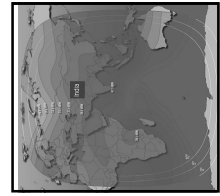

Subscribe to

www.satmag.com