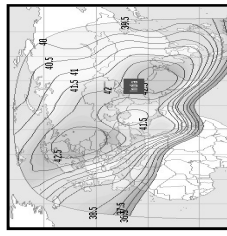

CHANNEL GUIDE

UPDATED AS OF 1ST JANUARY 2023 FTA = Free To Air • SCR = Scrambled • Radio Channels in Italics

FREQ/POL	CHANNEL	SR	FEC	FREE / SCRAM	NOTES
INTELSAT 17 AT 66 Deg E:					
3845 V	Tata: Kalaigarth Seithigal, Isai Aruvi, Sirippoli, Chithiram, Kalaigarth Murasu TV, Vendhar TV, News 7 Tamil, MK Times, MK Six, Sai TV, Hindu Dharmam, TV 5 Kannada, Malai Murasu TV, Malat TV, News J, Patrika Rajasthan, Sangamam TV, Sariram TV	28800	5/6	Mpeg 2 / Mpeg 4	Landmass beam
3876 H	Indiasign: CVR English, CVR OM Spiritual, Orange Bangla TV, Nireekshana TV, Pasand TV, DA News Plus, Hornbill TV, Madhimugam TV, NK TV 24x7	14300	3/4	Mpeg4 FTA	Landmass beam
3885 V	SUN NW: Sun TV, KTV, Sun News, Sun Music, Gemini TV, Gemini Movies, Gemini Comedy, Udaya TV, Udaya Movies, Surya TV, Surya TV HD, Chutti TV, Kochu TV, Gemini Music, Gemini Music HD, Gemini Movie HD, Udaya HD, Sun Bangla, Sun Marathi	30000	3/4	Mpeg4 Irdeto 2	Landmass beam
3894 H	Indiasign: HMTV, Aradhana TV, T News: MBC TV, Calvary TV, Prarthana Bhawan TV, 7 S Music, ABN, V6 News, CVR News, Mercy TV (India), FM News, CVR Health, Inews, 10TV, 1 Sports	13840 11200	5/6 3/4	DVB S2 Mpeg 4 Mpeg4 Irdeto 2	Landmass beam Landmass beam
3914 H	New Delhi TV: NDTV 24x7, NDTV India, NDTV Profit, NDTV Prime, NDTV Good Times	30000	3/4	Mpeg 4	Landmass beam
3925 V	Sun TV NW: Kushi TV, Udaya Music, Chintu TV, Adithya TV, Udaya Comedy, Surya Comedy Surya Music, Sun Life, Gemini Life, Sun TV HD, KTV HD, Sun Music HD, Gemini TV HD	18330 14400 14400	2/3 2/3 3/4	DVB S2 MPEG-4/SD Mpeg 4	Landmass beam Landmass beam Landmass beam
3932 H	Thanthi TV, Janam TV, Jothi TV, Nambikkal TV, News Tamil 24x7	14400	3/4	DVB-S2 Mpeg4	Landmass beam
3956 H	VoA TV Global HD, VoA TV Indian Ocean HD, VoA TV China HD, VoA TV Africa HD, God TV Asia, Colors Mena HD (scr)	14400	3/4	DVB-S2 Mpeg4	Landmass beam
3984 H	Planetcast: Shalom TV India, Media One, Kaumudy TV, Powervision TV, Sathiyam TV, Dheeran TV, Harvest TV 24x7, Safari, Aashinwad, Darshana TV Middle East, Dighvijay News 24x7, Tunes 6 Music, Velicham TV, Studio One +, Samachar Plus 24x7, Reporter	14400	3/4	Mpeg 4	Landmass beam
4006 H	Tata: Angel TV India, Captain TV, Imayam TV, Madha TV, Makkal TV, Kairali Channel, We, Moon TV, Puthiya Thalaimurai, Sankara TV, Subhavartha TV, Tamilan TV, Vasanth TV, Win TV, Polimer, Public TV, Captain News, TV5 News, Polimer News, MK TV, Public Music TV, Kairali Arabia, Public Movies, Mathrubhumi News, Kappa TV	30000	3/4	Mpeg 4	Landmass beam
4024 H	PlanetCast: Vijay TV, Asianet News, Asianet ME, Suvarna News, Amrita TV, Goodness TV, Jaihind TV, Jeevan TV, Manorama News Intl., 24 News, Flowers TV (scr), Sakhi TV	14400	2/3	Mpeg 4	Landmass beam
INTELSAT 20 / 36 at 68.50 deg E: Bom Az 193 El 67, Bir Az 215 El 71, Del 197 El 55, Chennai Az 222 El 69, Bhopal Az 223 El 55					
3715 V	KBS Korea	2800	2/3	Mpeg4	C Beam
3723 V	Indiasign: TV 9 Telugu, TV 9 Kannada, TV 9 Marathi, TV 9 Gujarati, TV 9 Bharatvarsh, Mahaa News	9600	3/4	Mpeg 4 DVB S2	C Beam
3739 H	Discovery Networks India: Discovery Channel India, D'Tamil, Animal Planet India, Investigation Discovery India, Investigation Discovery India, Discovery Science India, Discovery Turbo India, TLC India, Discovery HD World India, Discovery Kids India, TLC HD India, Animal Planet HD World India	30000	3/4	Mpeg4 PowerVu	C Beam
3769 V	Aastha TV, Arifant TV, Aastha Tamil, Aastha Telugu, Aastha Kannada	7200	3/4	Mpeg 4	C Beam
3774 V	Aastha TV	2944	3/4	FTA	C Beam
3777 V	Aastha Bhajan, Vedic TV	2940	3/4	FTA	C Beam
3782 V	CGN TV	2965	3/4	FTA	C Beam
3788 V	J Movies	4400	2/3	Mpeg4 Irdeto2	C Beam
3795 H	Times Group: Times Now, Zoom, ET Now, Movies Now, Movies Now+ HD, Romedu Now, Mirror Now, Times Now World HD, MNX HD, Movies Now HD, Romedu Now HD, MNX, ET Now Swadesh, Times Now Navbharat	30000	3/4	Mpeg4 Irdeto	C Beam
3795 V	Airtang World HD	5580	2/3	DVB S2 Mpeg 4	C Beam
3828 V	Indo Teleports: Jan TV, Khabar Fast, Pratidin Time, GS TV, Jan TV + (scr), Maha Movies, Fakt Marathi	7200	3/4	FTA Irdeto	C Beam
3850 V	Viacom 18: Colors Marathi HD, Colors Bangla HD, Colors Kannada HD, Colors Super HD, Comedy Central India, MTV Beats	14400	8/9	Mpeg4 Irdeto2	C Beam
3868 H	Sports Inspires Life: Sony Ten 1 to 4, Sony Marathi	14450	3/4	Mpeg 4	C Beam
3868 V	Vaa Movies, True Sports TV, Cinema TV, Naaptol Tamil, Naaptol Kannada, MTV Beats HD (scr), Colors Cineplex HD (scr)	14400	2/3	Mpeg4	C Beam
3890 V	Daystar TV	1954	5/6	FTA	C Beam
3900 H	Sony Pictures Networks India: Sony SAB TV India, Sony Pix, Sony Aath, Sony Pal, Sony Max India, Sony Max 2, SET India	22222	5/6	Mpeg 4	C Beam
3912 V	KBS World HD	6510	3/4	Mpeg 4/ Xcrypt	C Beam
3922 V	India TV, India TV	7000	5/6	Mpeg 4 Irdeto	C Beam
3930 H	Sports Inspires Life: Sony Six HD, Sony Ten 2 HD, Sony Ten 3 HD, Ten Cricket HD	25000	2/3	Mpeg 4	C Beam
3974 H	Zee Turner: Pogo, CNN Intl S, Asia, Cartoon Network Pakistan, Cartoon Network India	19500	3/4	PowerVu	C Beam
3974 V	Zee NW: Zee Talkies HD, Zee Bangla HD, Zee Tamil HD, Zee Kerala HD, Zee Cinemalu HD, Zee Chitramandir	22500	5/6	Mpeg 4 Conax	C Beam
3993 H	Viacom 18: MTV India, Colors Rishtey Asia, Colors Asia Pacific	4000	2/3	Mpeg4, Irdeto	C Beam
3995 V	Sun 18 Media Services: CNBC TV 18, CNBC Awaaz, News 18 Lokmat, CNBC Bajar, CNBC TV 18 Prime HD	6666	3/4	Mpeg4, Irdeto	C Beam
4000 H	& TV Middle East, Zee Zest	7500	3/4	Mpeg 4 Conax	C Beam
4003 V	Lamhas, Shubh TV, Abzy Movies, Sandesh News, Shubh Cinema, Abzy Cool, Abzy Dhakad, InSync	7200	3/4	Mpeg4 DVB S2	C Beam
4013 H	Indiasign: News Time Bangla, Rupashi Bangla, Aakash Aath, Dhoom Music, R Plus, News Time Assam, Manoranjan Movies, R+ Gold	7200	3/4	Mpeg 4 DVB S2	C Beam