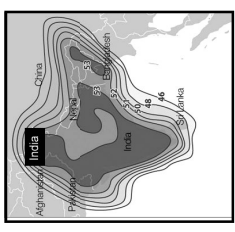

Subscribe to

www.satmag.com

CHANNEL GUIDE

UPDATED AS OF 1ST JANUARY 2023 FTA = Free To Air • SCR = Scrambled • Radio Channels in Italics

FREQ/POL	CHANNEL	SR	FEC	FREE / SCRAM	NOTES
4040H	Zee Network, Zee Picchar, Zee Thirai, Zee Sarthak	7500	3/4	MPEG 4 FTA	Wide Beam
4054 H	LAMHAS:Bansal News, Naxatra News, Mantavya 24x7 News, MoviePlus, Munsif TV, Balle Balle, Sharnam TV, News Bartaman 24x7, Peace of Mind TV, Gangaur TV, GS TV (India), M Tunes + iLove, Aitrangli, Tejzeeb TV, Santvani Channel	13230	3/4	FTA	India C Beam
4071 H	Sun 18 Media Services: News 18 UP & Uttarakhand, TopperTV(scr), News18 Gujrat, News18 Bengali, News18 Kannada, News18 Punjabi Haryana & HP	7200	3/4	FTA / Irdeto	India C Beam
4073 V	Taranga TV, Tarang Music, Odisha TV, Prarthana TV, Alankar TV	9600	3/4	MPEG-4/SD	India C Beam
4077 H	Surva Samachar	4800	3/4	Mpeg 4 FTA	ECC
4090 H	Zee Hindustan, Zee 24 Ghanta, Zee 24 Taas, Zee Delhi NCR Haryana, Zee Bihar Jharkhand	7500	7/8	FTA / Conax	India C Beam
4100 H	BBS TV, BBS Channel 2, BBS Radio 1, Kuzoo FM 705	4750	3/4	MPEG 4 / FTA	India C Beam
4114 H	Manorama News: Manorama News Central, Manorama News North, Mazhavil Manorama	8000	3/4	MPEG 4 / FTA	India C Beam
4133 H	BAG Network 24: News 24, E24, Pratham Khabar 24x7, JK 24x7 News, Darshan 24, News 24 MP & Chhattisgarh, Assam Talks, Aiyon TV, National	11888	3/4	FTA / Irdeto 2	India C Beam
4156 H	Zee Network: &Flix HD (scr), Zee Kannada (scr), Zee Telugu(scr), Zee Talkies (scr)	15000	7/8	Mpeg4	India C Beam
4170 H	Sansad TV	4650	3/4	FTA	India C Beam
4181 H	Kolkata TV	3232	3/4	FTA	India C Beam
10970 H	TataSky: Zee Zest, Star Bharat India, Kairali News, Star Movies Select, Star Suvarna, Zee Kannada, Cartoon Network India, Gemini Movies, KTV, Colors Marathi, UTV HD, Jaya TV, Raj News Kannada, Kairali TV, News 18 Malayalam, Ayush TV, Prarthana Bhawan TV, Colors Kannada Cinema	32720	3/4	Videoguard	India Ku Beam
10970 V	TataSky: DD News, Subhavartha TV, Gvandarshan, DD Arun Prabha, Mirror Now, News State UP & UK, Star Bharat India, India Ahead, Network 10, Makkal TV, News 24 MP & Chhattisgarh, Raj Musix Tamil, DD Rajasthan, Eurosport India, RT News, Jeevan TV, Raj Musix Malayalam, Nambikkai TV, Hindi Khabar, CNA, Vedic, News 18 Jammu, DW English, DD Meghalaya, Shradha Mh One, DD Gimer, Patrika Rajasthan, DD Andaman and Nicobar, 1st India Rajasthan, @ Tata Sky Smart Games	32720	3/4	Mpeg 4 Videoguard	India Ku Beam
11010 H	TataSky: Zee 24 Kalak, Animal Planet India, Argus News, Khushboo TV, Vendhar TV, B4U Bhojuri, Sandesh News, Zee Rajasthan, Tata Play Astro Duniya, News 18 Bihar & Jharkhand, Rengoni, Zee 24 Ghanta, News 18 Gujarati, Zee TV, India +1, Sony Ten 1, Colors:Gujarati, We, Sakshi TV, Udaya TV, Tata Play Theatre, Sun Music, Colors Tamil, Good News Today, T News, Chintu TV, Sirippoli, Jothi TV, Hindu Dharmam, Tata Play JEE Prep, Zee Bihar Jharkhand, Prag News, Jaya Max, Star Movies India	32720	3/4	Mpeg 4 Videoguard	India Ku Beam
11010 V	TataSky: Tata Play Comedy, Saam TV, Sony Ten 4, History TV 18, Star Sports Select HD1, Showcase HD 1, Maha Movie, Sony BBC Earth, Star Gold Select, ETV Abhiruchi, Colors Bangla Cinema, Dargal 2, & pictures, & TV, Times Now World, Star Utsav Movies, Zee Anmol Cinema, B4U Movies India, Colors Cineplex, Sony Wah, Star Gold Select, Samay UP/UK	32720	2/3	Mpeg 4 Videoguard	India Ku Beam
11050 H	TataSky: B4U Kadak, VTV News, News 18 Tamil, Alankar TV, VH1 India, Tarang TV, Thanthi TV, Jalsha Movies, Zee Telugu, Aastha Bhajan India, Zee Cinema Asia, Zee Cinema Asia +1, Isal Aruvi, Zee Tamil, MTV India, Punjabi Hits, Vijay TV, Tata Play Hits, Zee Talkies, Sun Life, Tata Play Classroom	32720	3/4	Mpeg4 HD Videoguard	India Ku Beam
11050 V	TataSky: News 18 Kannada, SVBC Telugu, News X, God TV Asia, SVBC Telugu, SVBC Telugu, ABC Australia India, National Geographic India, Star Sports 2, Bharat 24, EZMall, News Hour, DD Manipur, Eurosport India, Har Khabar, Star Kiran, Investigation Discovery India, Discovery Channel India, Zee Ganga, Star World India, Romedy Now, 1 Sports, & privé HD, Discovery HD, World India, DD Bihar, Tata Play English, Today's Special, Tata Play English	32720	2/3	Mpeg 4 Videoguard	India Ku Beam
11090 H	TataSky: Janam TV, Curiosity Channel, B4U Music India, Asianet News, Colors Odia, Dighvijay News 24x7, Paras Gold, Colors Bangla, Movies Now, DY 365, J Movie, Raj News Telugu, CBeebies Asia, Cinema TV, Sun Bangla, Tata Play Videshi, Kahaniyan, Udaya Comedy, Zee Sarthak, Nandighosha TV, Sri Kannada, MTV India, Zee Punjabi, E 24, Safari, IBC 24, Zee Zest, ETV Telangana, Tarang Music, Peace of Mind TV, Tata Play Punjab De Rang, Dtramii, Jinvani Channel, 10 TV, ABN, CNBC TV 18, Tata Play Malayalam Cinema, Tata Play Smart Manager, Comedy Central India, Sadhna TV, Sports, 18 1, Tata Play Vedic Maths	32720	3/4	Mpeg 4 Videoguard	India Ku Beam
11090 V	TataSky: Sony Ten 1 HD, Colors Kannada, Star World HD India, Sony Max India, Sony Ten 2, Sony Ten 3, Sony Pix, Sony Six, Star Movies HD India, Asianet HD, MTV Beats	32720	2/3	Mpeg 4 Videoguard	India Ku Beam
11130 H	TataSky: DD News, TataSky Cooking, NDTV India, Prag News, Discovery India, Sony Ten 2, Movies Now, 9xm, Zee Salaam, News 18, News Live, DY 365, Sony Ten 1, CNBC Awaaz, Disha TV, 9X Tashan, Star Suvarna Plus, Disney Junior, India News Haryana, Gemini Life, Sun Life, B4U Music, Dargal TV, Ramdhenu, Shop CJ, Zee Talkies, Gemini Comedy, NTV, India News, AXN India, Sony ESPN, Public TV, Colors Infinity, Channel NewsAsia, Zing Asia, News18 Lokmat	32720	3/4	Mpeg 4 Videoguard	India Ku Beam
11130 V	Zee MP & CHG, DD Assam, Zee UP/UK, Discovery Turbo India, Bansal News, News India 24x7, Ruposhi Bangla, Janta TV, Kaumudy TV, Khabrain Abhi Tak, Animal Planet India, Vissa, T-Sat Nipuna, Gulistan News, Movies Now, Colors Cineplex Bollywood, NDTV Profit, NDTV Prime, Disney Channel India, Northeast Live, Tata Play Bollywood Premiere, Rang, Fashion TV India, India Voice, INH 24x7, Raj Musix Kannada, CNBC Bajar, Sangeet Marathi, Sudarshan News, Tata Play South Talkies, News Time Bangla, News State MP & CHG, CTN AKD Plus, TLC HD India, National Geographic Wild Asia	32720	2/3	Mpeg 4 Videoguard	India Ku Beam
11170 H	TataSky: Zee News, Zee Business, Hungama TV, Disney India, Star Sports 1 Hindi, PTC Punjabi, Star Sports 1 Tamil, Star Sports 1, PTV Punjabi, Khushi TV, Sony Ten3, Colors Bangla, Colors Kannada, ABP Majha, AajTak, VH1 HD, E24, Nickelodeon India, Epic HD, Star Sports Select HD2, Dance Studio, Colors Marathi, Jalsha Movies, Star Pravah	32720	2/3	Mpeg 4 Videoguard	India Ku Beam