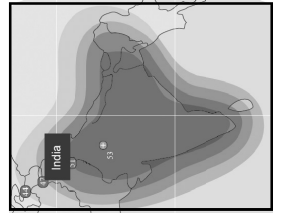

FREQ/POL	CHANNEL	SR	FEC	FREE / SCRAM	NOTES
4034 H	SUN 18: MTV India, Colors, Colors Rightey Asia, Colors Cineplex, Nick Jr India, Colors Kannada Cinema, Colors Tamil HD, Colors Tamil, Colors HD, Colors Cineplex, Nickelodeon India	20500	2/3	Mpeg4, Irdeto 2	PAL
4034 V	Network 18: History TV 18, CNBC TV 18 Prime HD, History TV 18, News 18 Malayalam, Sonic Nickelodeon, News 18 Tamil, CNBC Bajjar, News 18 Assam & North-East, News 18 India, MTV HD+	21600 4400 3529	5/6 3/4 3/4	Mpeg4 FTA FTA	C Beam C Beam C Beam
4054 V	Airang World	19850	7/8	Irdeto 2	C Beam
4059 V	CTS (South Korea)	4400	3/4	FTA	C Beam
4064 H	Aljazeera English, CNBC Asia-Pacific, CGTN, EWTN Africa - Asia, ABC Australia Asia, BBC World News South Asia, Radio Australia English for the Pacific, Radio Australia English for Asia, EWTN Radio	2500 3906 3428	2/3 5/6 3/4	FTA FTA HD FTA	C Beam C Beam C Beam
4069 V	Sanskar TV, Satsang TV	14368	3/4	MPEG4	C Beam
4076 V	TRT World HD	2963	3/4	FTA	C Beam
4083 V	China Radio International	2963	3/4	FTA	C Beam
4090 H	Travel XP HD (scr), Hi Dost!, Bangla Talkies, Foodxp, Bhojpuri Cinema	8800	5/6	Conax, Irdeto 2	C Beam
4092 V	YTN World	22193	3/5	DVB S2 Mpeg 4	C Beam
4103 H	CNN News 18, News 18 UK	12800	3/4	MPEG-4	C Beam
4116 V	IndiaSign: PTC News, PTC Punjabi, PTC Chakde, PTC Punjabi Gold, Oscar Movies Bhojpuri, PTC Simran, PTC Music	14400	3/4	FTA / Irdeto 2	C Beam
4124 H	NHK World Network, NHK World Japan, NHK World Premium, NHK World Japan Radio	22500	5/6	Mpeg 4	C Beam
4130 V	Jaya TV HD, Jaya Plus, Java Max	7500	5/6	Mpeg 4 Conax	C Beam
4150 H	Urdu 1 ME (scr), Peace TV Urdu, Peace TV English, Peace TV Bangla, Peace TV Chinese, Huda TV, I Plus TV	16296	3/4	Irdeto-2	C Beam
4155 V	Zee Cinema HD, Zee TV HD, Zee Anmol, & Pictures HD, Zee Marathi HD, Zee Telugu HD, Zee Kannada HD	21600	5/6	FTA Mpeg4	C Beam
4163 H	WION, EZ Mall, Zee Kalak, Zee Salaam, Zee UP / UttarKhand	4000	1/2	PowerVu	C Beam
4182 H	Aaj Tak India Today, Good News Today, Aaj Tak International, India Today International, Aaj Tak UK, Aaj Tak Planetcast: Sahana News, News 1st (India), News India 24x7, Anjan TV, Food Food, 1 Yes News, Q Marathi, Janta TV, Swadesh News, India Ahead, Addinath TV, Republic TV, Harvest TV Kerala, Jai Maharashtra, Republic Bangla, 1st India, Bharat 24, Super TV (India)-OK India	21600	5/6	FTA Mpeg4	C Beam
4195 H	Sky News International	4000	1/2	PowerVu	C Beam
GSAT-18 at 74 Deg East Bom Az 173 EI 73, Bir Az 191 EI 74, Del Az 184 EI 56, Chennai Az 202 EI 73, Bhopal Az 186 EI 62 Cal Az 212 EI 59					
3777 H	DD Sports, DD Retro, DD Kisan	4000	3/4	Mpeg 4 BISS	India Beam
3782 H	DD National, DD News, DD Retro, DD Sports	2000	3/4	Mpeg 4 BISS	India Beam
11578 H	Utkarsh Channel 4, Utkarsh Channel 1, Utkarsh Channel 2, Utkarsh Channel 3	5000	3/4	Mpeg 2 FTA	India Beam
11667 V	KITE VICTERS: KITE VICTERS Plus, KITE VICTERS	2000	3/4	Mpeg2 FTA	India Beam
11681 V	VTU	2966	3/4	Mpeg 2 FTA	India Beam
11686 V	Lokshiksha Sanchaar	2900	3/4	Mpeg 2 FTA	India Beam
ABS 2 at 75 deg E: Bom Az 173 EI 73, Bir Az 191 EI 74, Del Az 184 EI 56, Chennai Az 202 EI 73, Bhopal Az 186 EI 62 Cal Az 212 EI 59					
3606 V	AP1 TV	2707	5/6	DVB-S2	Global Beam
12624 H	Supreme Master TV, TBN Inspire International, SBN International, TBN Asia, Daystar TV, Hwazan Satellite TV	30000	1/2	FTA	India Beam
APSTAR 7 at 76.5 deg E: Bom Az 168 EI 67, Bir Az 184 EI 74, Del 181 EI 56, Chennai Az 196 EI 73, Bhopal Az 183 EI 63 Cal Az 209 EI 60					
3634 H	Kantipur Media Group, Kantipur TV, Kantipur Cineplex	6000	3/5	DVB-S28PSK	Asia Beam
3642 H	Image Channel	3200	3/5	MPEG-4/SD	Asia Beam
3705 H	NTV Itahari	4166	3/5	MPEG-4/HD	Asia Beam
3710 H	NTV Kohalpur	4166	3/5	MPEG-4/HD	Asia Beam
3720 H	Nepal TV: NTV Plus, NTV News, NTV National	12500	3/5	MPEG-4/HD	Asia Beam
3745 V	TeleNest: Metro 1 News, VSH News, Special TV	5000	3/5	MPEG-4/HD	Asia Beam
3753 H	KidZone+ Pakistan, Pop Pakistan, Planet Fun, Insight TV	8330	3/5	Mpeg 4	Asia Beam
3780 V	APTI Sports, Zorins TV, Raajie TV, Macau Lotus TV, Eurosport Asia, Eurosport Asia, FashionTV Asia, FashionTV India	30000	3/4	Mpeg4	Asia Beam
3788 H	Telifeim: CTN (USA), The World Network, SBN International, The Overcomer	10700	1/2	MPEG-4/SD	Asia Beam
3844 V	Trinity Broadcasting, TBN Asia, TBN Inspire International, Telenovela Channel, 702 DZAS, The Edge Philippines	4000	3/4	DVB-S2QPSK	C Beam
3857 V	GMA Network: Pinoy TV Asia-Pacific, GMA Life TV, GMS Pinoy TV Middle East, GMA News TV, DZBB 594 Super Radyo, Barangay LS 97.1	5925	2/3	Mpeg4 PowerVu	Asia Beam
3873 V	Bol News HD, Bol Entertainment HD	8000	3/5	Mpeg 4 HD FTA	C Beam
3920 H	SPE Networks Asia: AXN Taiwan HD, Animax Asia HD, AXN East Asia HD, AXN Philippines, Gem TV, Animax Taiwan, Animax Philippines	28340	5/6	Mpeg 4	Asia Beam
3960 H	HBO: HBO Asia, Cinemax Asia, Cinemax Asia, Cinemax Asia, HBO Taiwan	30000	3/4	Mpeg 4	Asia Beam
4000 H	A1 Telekom Austria: Babyfirst TV, MyZen TV, Trace Sport Stars, Mezzo Live HD, Trace Urban Southeast Asia, Star Sports	30000	3/4	Mpeg 4	Asia Beam